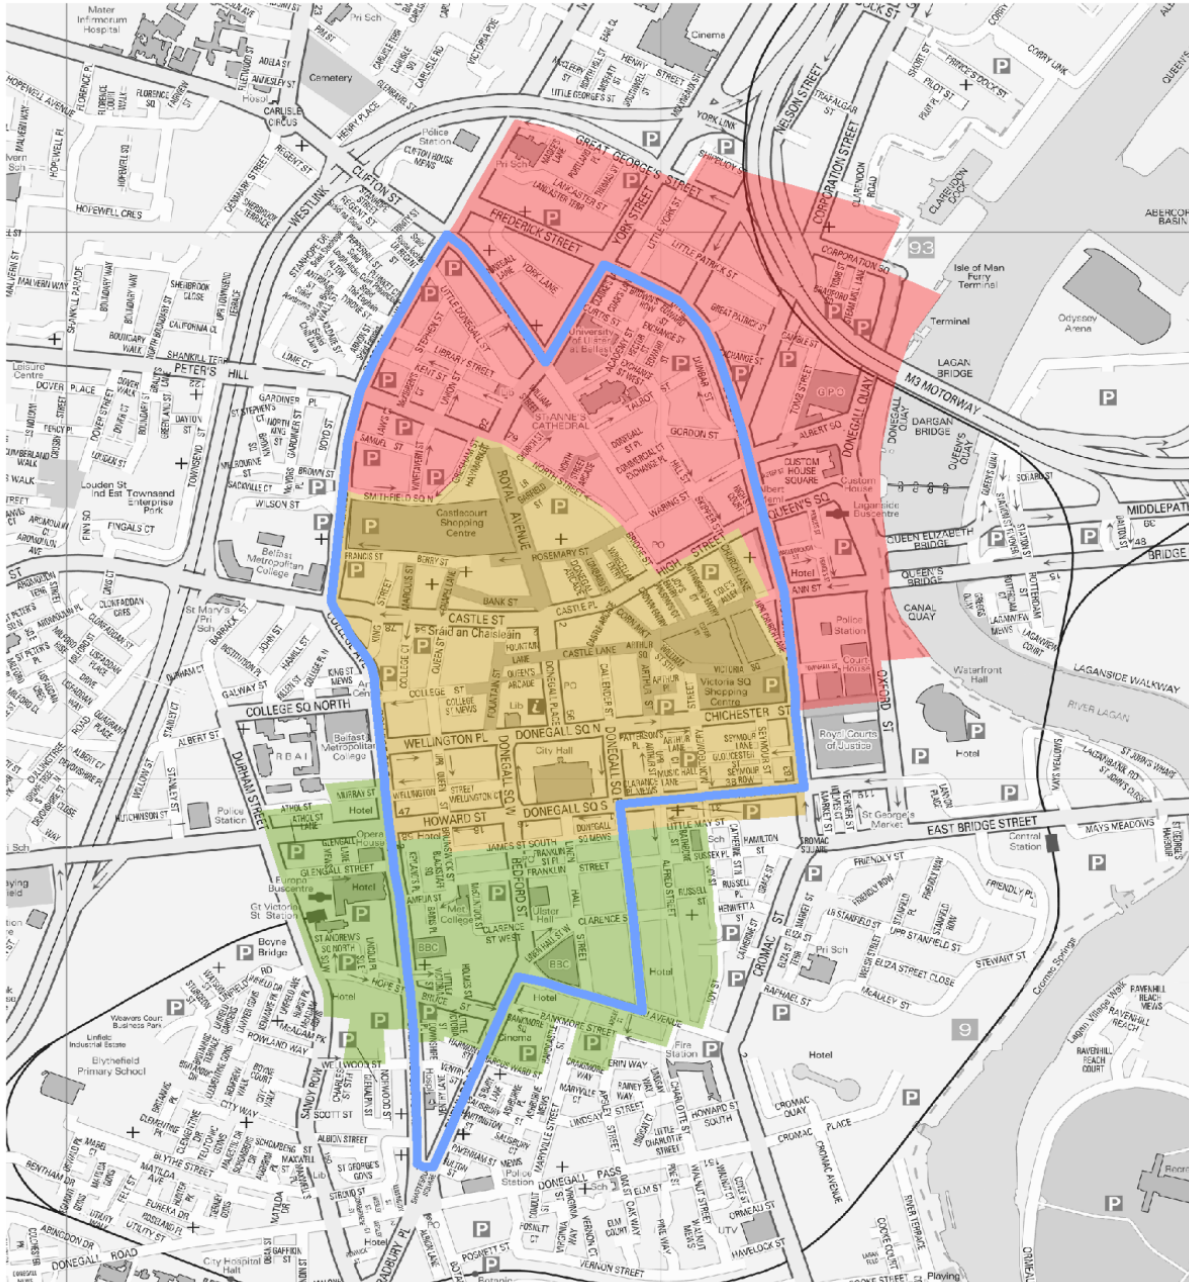

Appendix 1

Belfast City Centre Map

Key

- Belfast City Centre Management
- Belfast One
- Belfast Central Business District
- Destination CQ

Belfast Mapping Data prepared by Belfast City Council
 Based upon the Land and Property Services map with the permission of the Director & Chief Executive
 © CROWN COPYRIGHT 2017, NIMA No. CS & LA 156